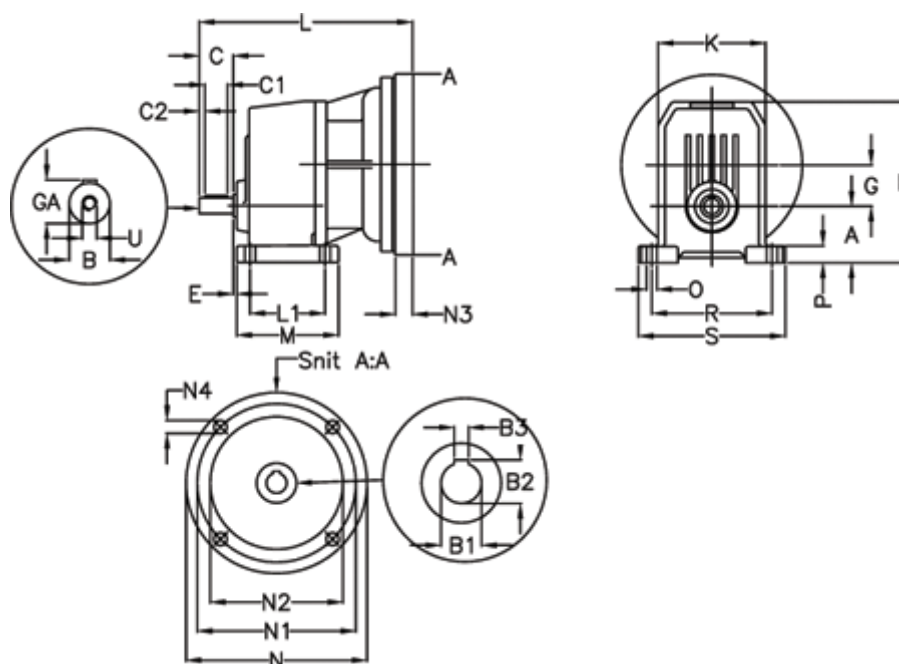

Article number: 40550500611235

Description: Single Stage Helical Gear
S 501-6,1-P90B5

Measures

A = 82	E = 25.5	M = 190.0	R = 225
B = 38	F = 10x8x60	N = 200	S = 270
B1 = 24	G = 73.5	N1 = 165	U = M12
B2 = 27.3	GA = 41.0	N2 = 130	
B3 = 8	H = 278.5	N3 = -	
C = 80	K = 185	N4 = M10x12	
C1 = 60	L = 334	O = 18	
C2 = 10	L1 = 145.0	P = 25.0	